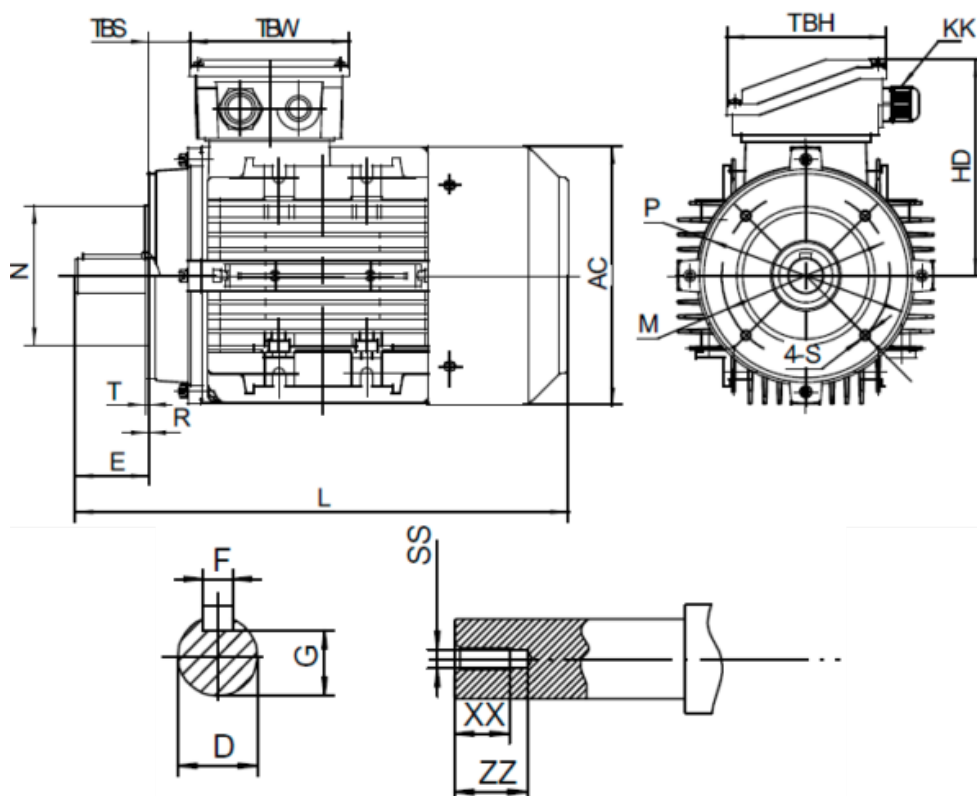

Data Sheet

Article number: 2518001104160140

Description: Kleedrive T3A 803-4 1.1kw 1400 rpm UL/CSA
3x230/400V 50 HZ IP55 B34 Eff=82,7%

Measures

AA = 160	L = 277	TBH = 109
AC = Ø157	M = Ø100	TBS = 26.5
AD = 214	N = Ø80	TBW = 109
D = Ø19	P = Ø120	XX = 16
E = 40	R = 0	ZZ = 21
F = 6	S = M6	
G = 15.5	SS = M6	
HD = 134	T = 3	